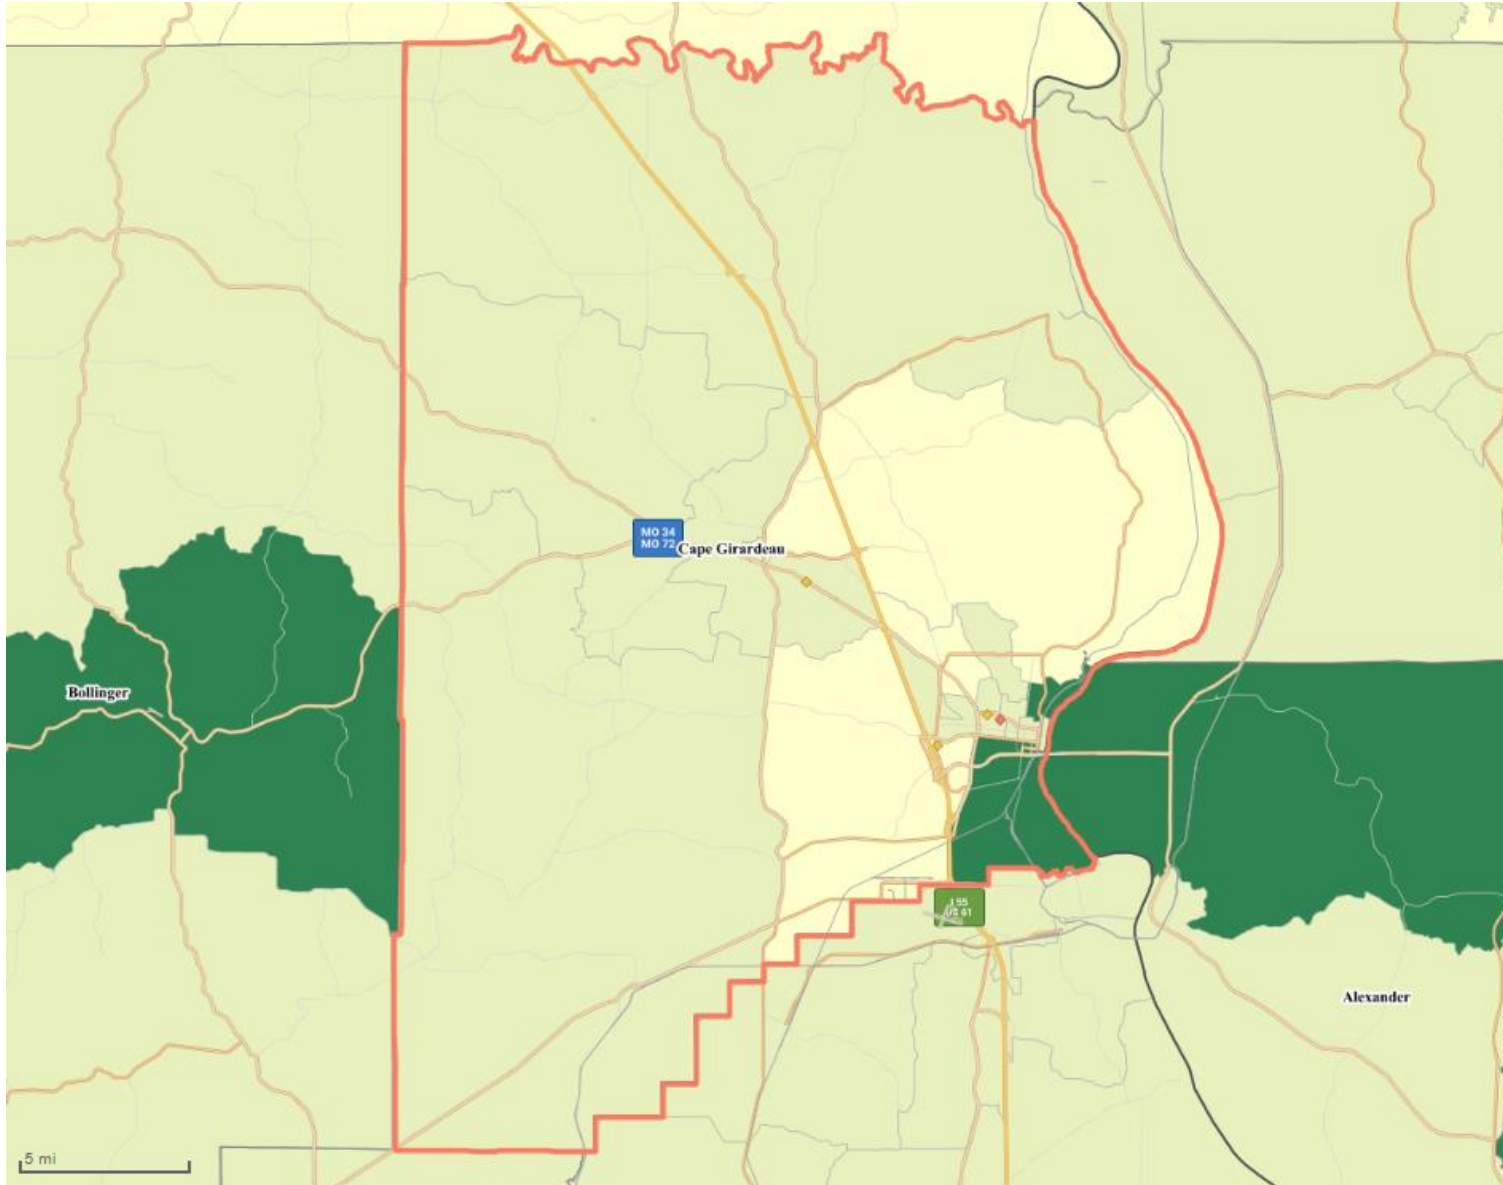

MONTGOMERY BANK – 2024 CRA ASSESSMENT AREA

Partial Cape Girardeau, MO-IL Metropolitan Statistical Area - Cape Girardeau County

Map Legend

- State
- County
- Census Tract
- Zip Code
- Assessment Area
- ◆ Branch
- ◆ Limited Service Branch
- ◆ Main Office
- ◆ Cash Dispenser
- ◆ Deposit ATM or ITM
- ◆ Other
- Income Level**
- Low
- Moderate
- Middle
- Upper
- N/A