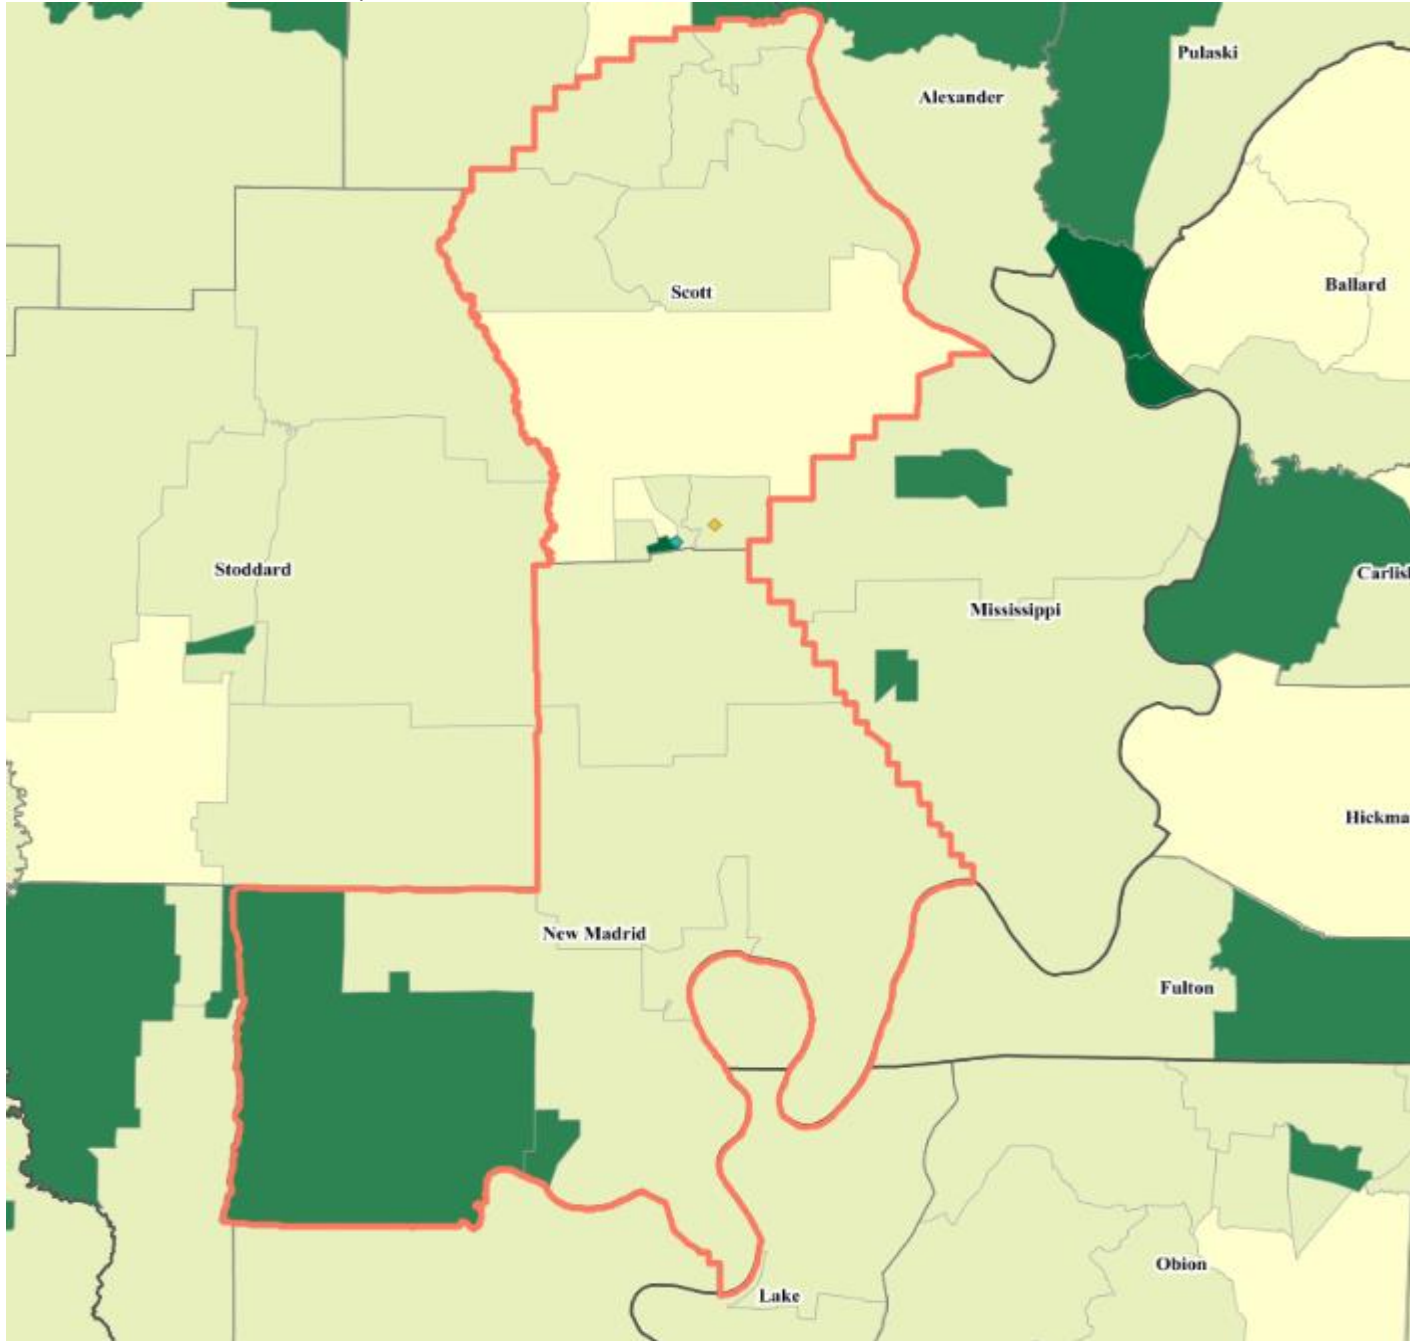

MONTGOMERY BANK – 2024 CRA ASSESSMENT AREA

Southeast Missouri Nonmetropolitan Statistical Area – Counties of Scott and New Madrid

Map Legend

- State
 - County
 - Census Tract
 - Zip Code
 - Assessment Area
-
- ◆ Branch
 - ◆ Limited Service Branch
 - ◆ Main Office
 - ◆ Cash Dispenser
 - ◆ Deposit ATM or ITM
 - ◆ Other
-
- Income Level**
- Low
 - Moderate
 - Middle
 - Upper
 - N/A