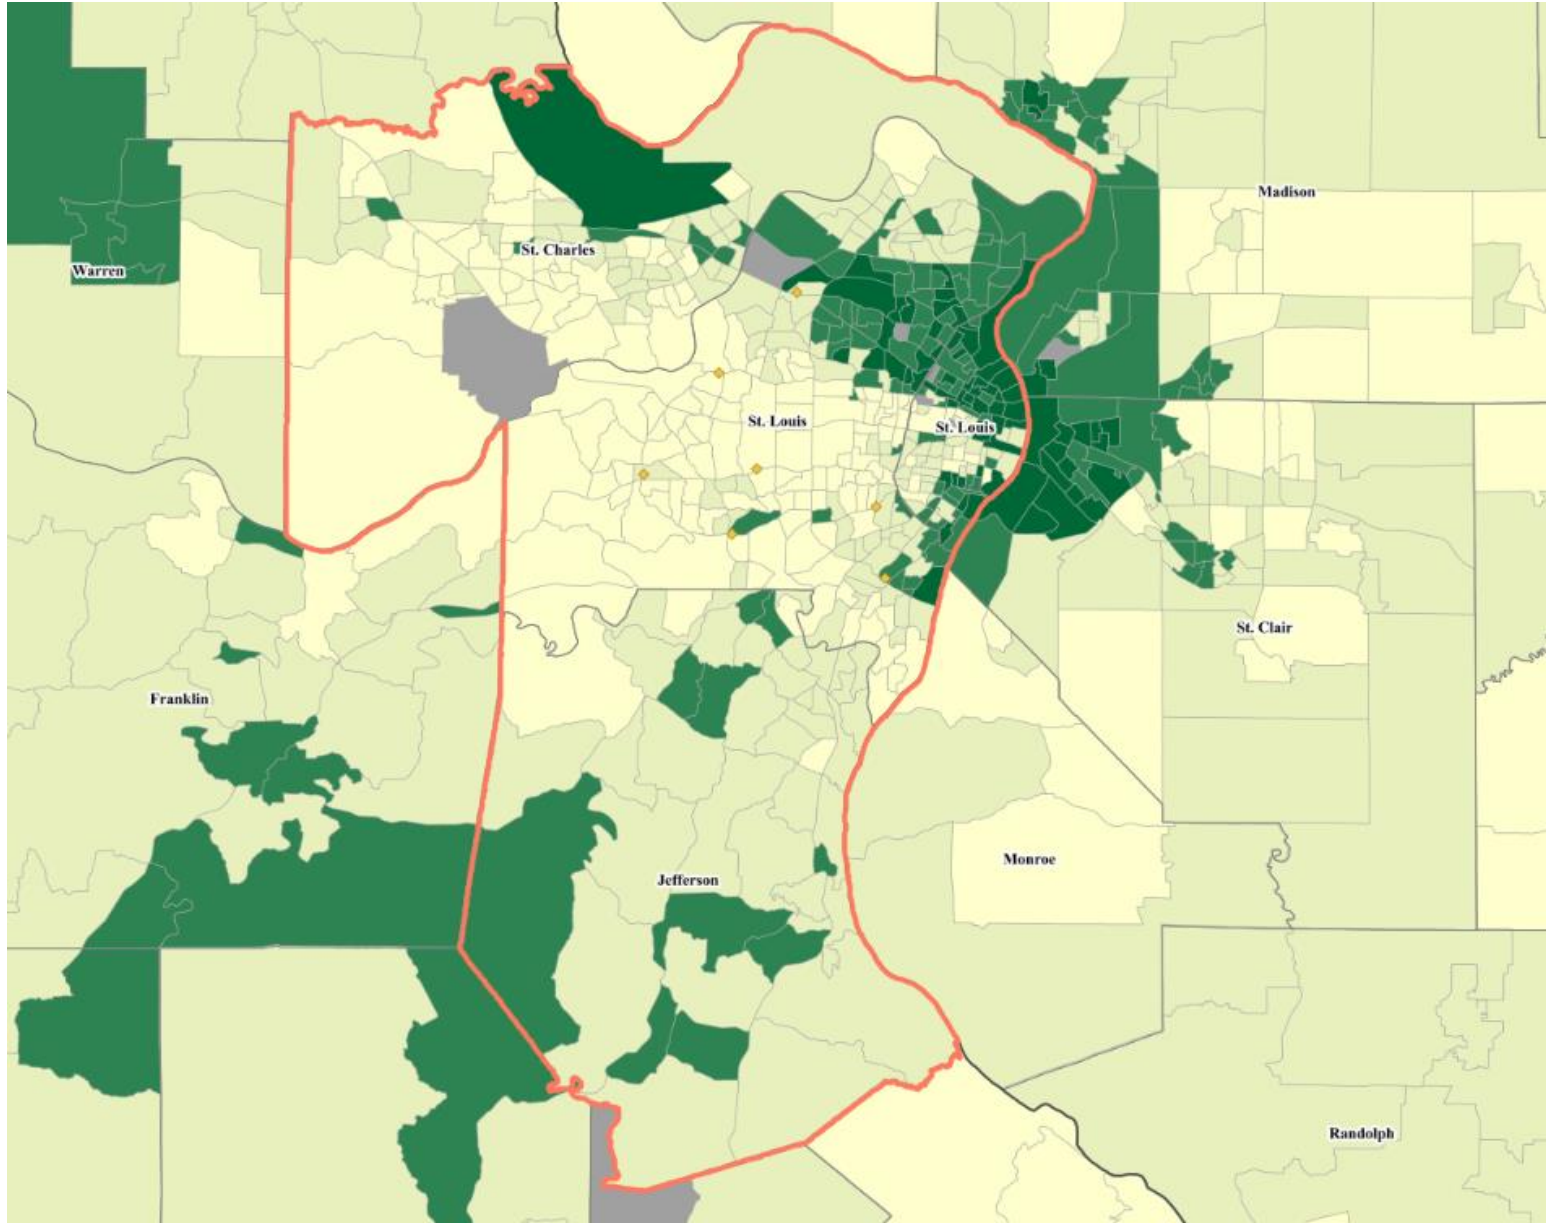

MONTGOMERY BANK – 2024 CRA ASSESSMENT AREA

Partial St. Louis, MO-IL Metropolitan Statistical Area – Counties of St. Charles, St. Louis, Jefferson, St. Louis City

Map Legend

- State
- County
- Census Tract
- Zip Code
- Assessment Area
- ◆ Branch
- ◆ Limited Service Branch
- ◆ Main Office
- ◆ Cash Dispenser
- ◆ Deposit ATM or ITM
- ◆ Other
- Income Level**
- Low
- Moderate
- Middle
- Upper
- N/A

MONTGOMERY BANK – 2024 CRA ASSESSMENT AREA

Partial St. Louis, MO-IL Metropolitan Statistical Area – Counties of St. Charles, St. Louis, Jefferson, St. Louis City